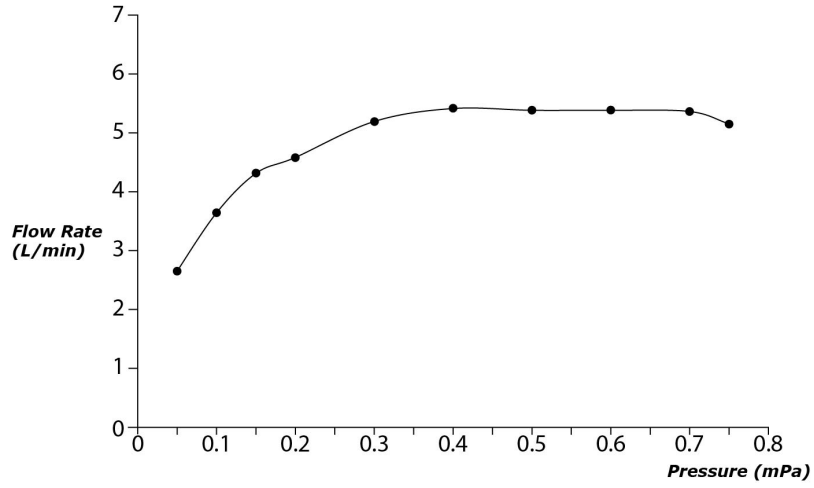

SPECIFICATIONS

- Finish : Chrome
- Material : Brass
- Water Pressure : 0.25MPa~0.75MPa

PARTS DESCRIPTION

- TLG08303B : Single Lever Washbasin Faucet (w/ Pop-up Waste)

TLG08303B

Please consult TOTO representative for more details.

All rights reserved by TOTO including but not limited to Improve & Change of Product Design, Specs or Availability at any time without prior notice.

Flow Rate

TLG08303V_V1

Please consult TOTO representative for more details.