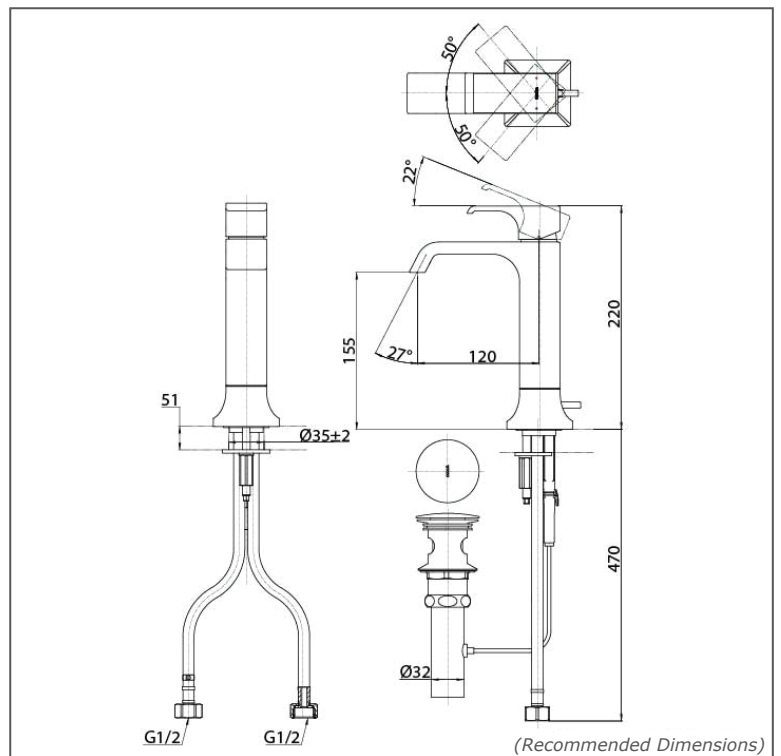

TOTO Faucets

GC SERIES

TLG08303B

red dot award 2019
winner

FEATURES

- Breadth and symbolism of classic design in a contemporary form
- Elegant design that stood the test of time while transitioning to a modern design that reflects the present day
- Easy Installation and Usage
- Long lasting, COMFORT GLIDE mechanism for a smooth operation

SPECIFICATIONS

- Finish : Chrome
- Material : Brass
- Water Pressure : 0.25MPa~0.75MPa

PARTS DESCRIPTION

- TLG08303B : Single Lever Washbasin Faucet (w/ Pop-up Waste)

TLG08303B

Please consult TOTO representative for more details.

All rights reserved by TOTO including but not limited to Improve & Change of Product Design, Specs or Availability at any time without prior notice.

Flow Rate

TLG08303V_V1

Please consult TOTO representative for more details.